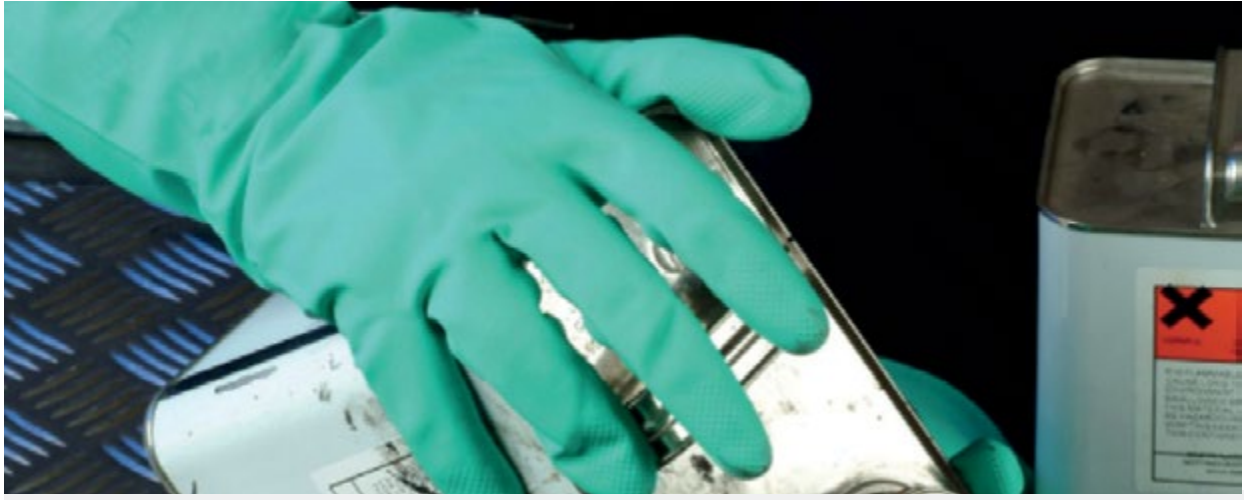

NTL-33

Kimyasal Koruyucu Nitril Eldiven 33 cm
Chemical Protection Glove 33cm

Özellikler

- Kimyasal işleme, petrol arıtma, gıda, tarım, baskı ve otomotiv sektörlerinde kullanıma uygundur.
- Aşınmaya ve delinmeye karşı doğal lateks eldivenlere kıyasla daha fazla dayanıklılık gösterir.
- Deterjan, gres, yağ gibi ağır kimyasallara ve çözücülere karşı dayanıklıdır.
- Ele mükemmel uyum sağlayarak - desenli avuç içi ıslak ve kuru alanlarda kullanıma uygundur.
- Konforlu ve anatomik yapısı sayesinde el yorgunluğunu önlemeye yardımcı olur.
- %100 nitrilden üretilmiştir, lateks içermez.
- Yeşil renkli iş eldivenidir, uzunluğu 33 cm'dir.
- Boy olarak 7,8,9 ve 10 numaraları mevcuttur.
- Gıdaya uygundur.

Features

- Primary applications: chemical handling, petroleum refining, food, agriculture and automotive industries.
- Higher durability and longer wear than natural rubber gloves.
- Durable to heavy chemicals like detergent, grease and oil.
- Special palm design provides comfortable usage in both, wet and dry conditions.
- Anatomic design prevents hand fatigue and ensures maximum comfort.
- 100% nitrile (does not consist of latex)
- Green coloured working glove with a length of 33 cm.
- Available in three sizes: 7,8,9 and 10.
- Appropriate for food.